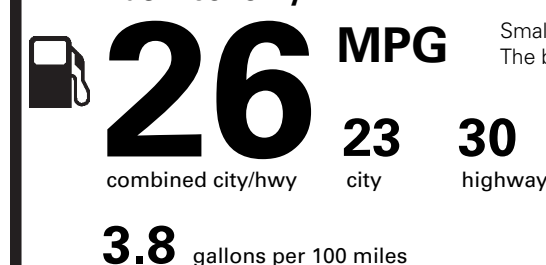

NO CHARGE

PRICE INFORMATION

BASE PRICE	\$26,500.00
TOTAL OPTIONS/OTHER	
TOTAL VEHICLE & OPTIONS/OTHER	26,500.00
DESTINATION & DELIVERY	995.00

EPA DOT Fuel Economy and Environment

Gasoline Vehicle

Fuel Economy

Small SUVs range from 18 to 37 MPG. The best vehicle rates 136 MPGe.

You spend \$250

more in fuel costs over 5 years compared to the average new vehicle.

Annual fuel cost \$1,450

Fuel Economy & Greenhouse Gas Rating (tailpipe only) Smog Rating (tailpipe only)